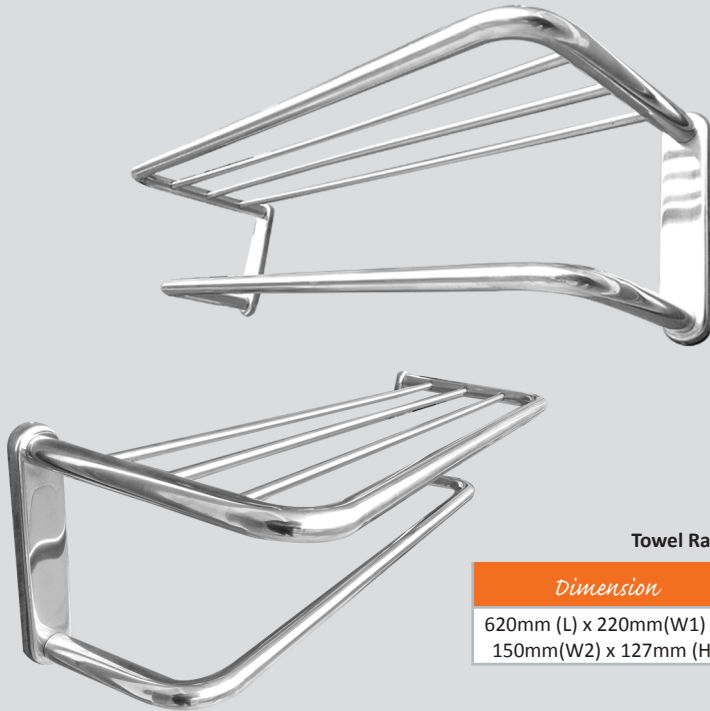

MR-100S / TR120S

MYHOME™
SUPERIOR QUALITY PRODUCT

Towel Rack	
	TR-120S
<i>Dimension</i>	<i>Weight</i>
620mm (L) x 220mm(W1) & 150mm(W2) x 127mm (H)	850g

Multipurpose Rack	
	MR-100S
<i>Dimension</i>	<i>Weight</i>
762mm (L) x 210mm(W)	850g

TOWEL RACK